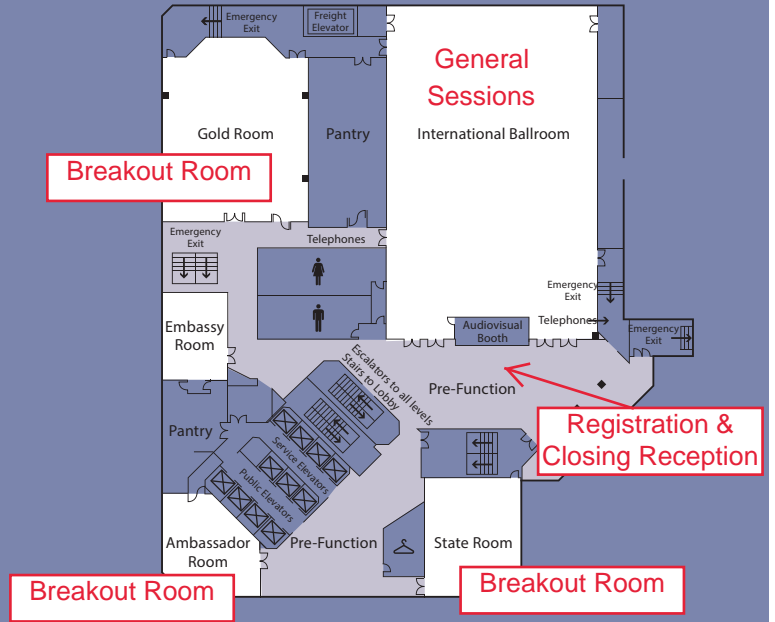

Fairmont

CHICAGO
MILLENNIUM PARK

Imperial Ballroom Level - B2 Level

International Ballroom Level - 2nd Level

Lobby Level - 1st Level

Meeting Room Level - 3rd Level